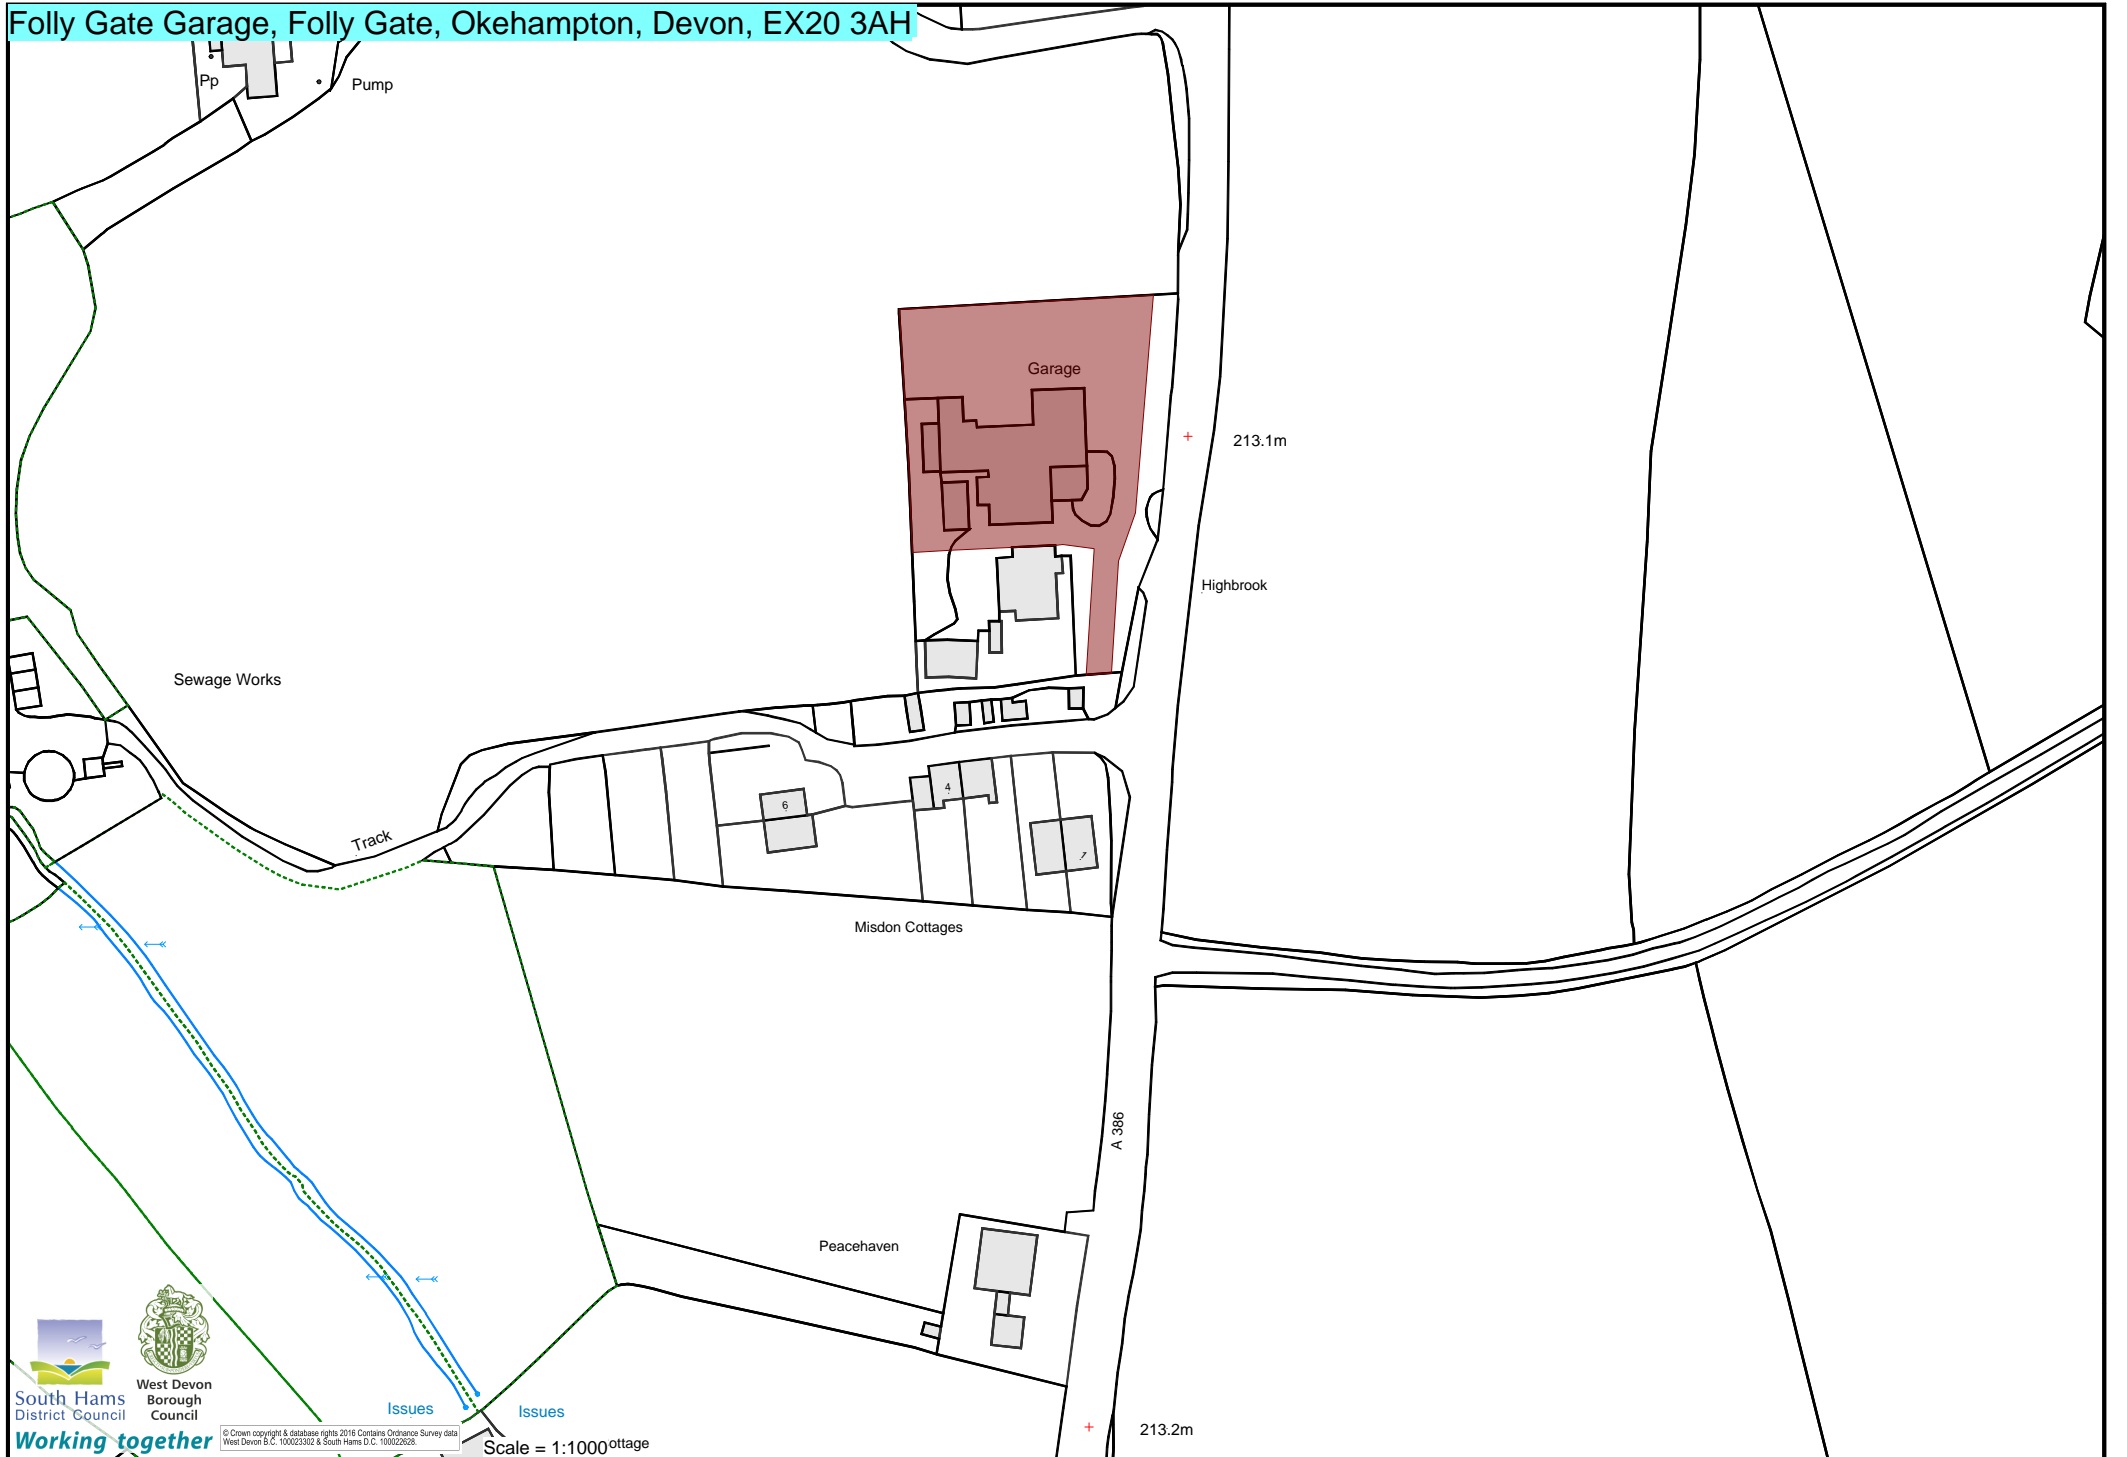

Folly Gate Garage, Folly Gate, Okehampton, Devon, EX20 3AH

Scale = 1:1000