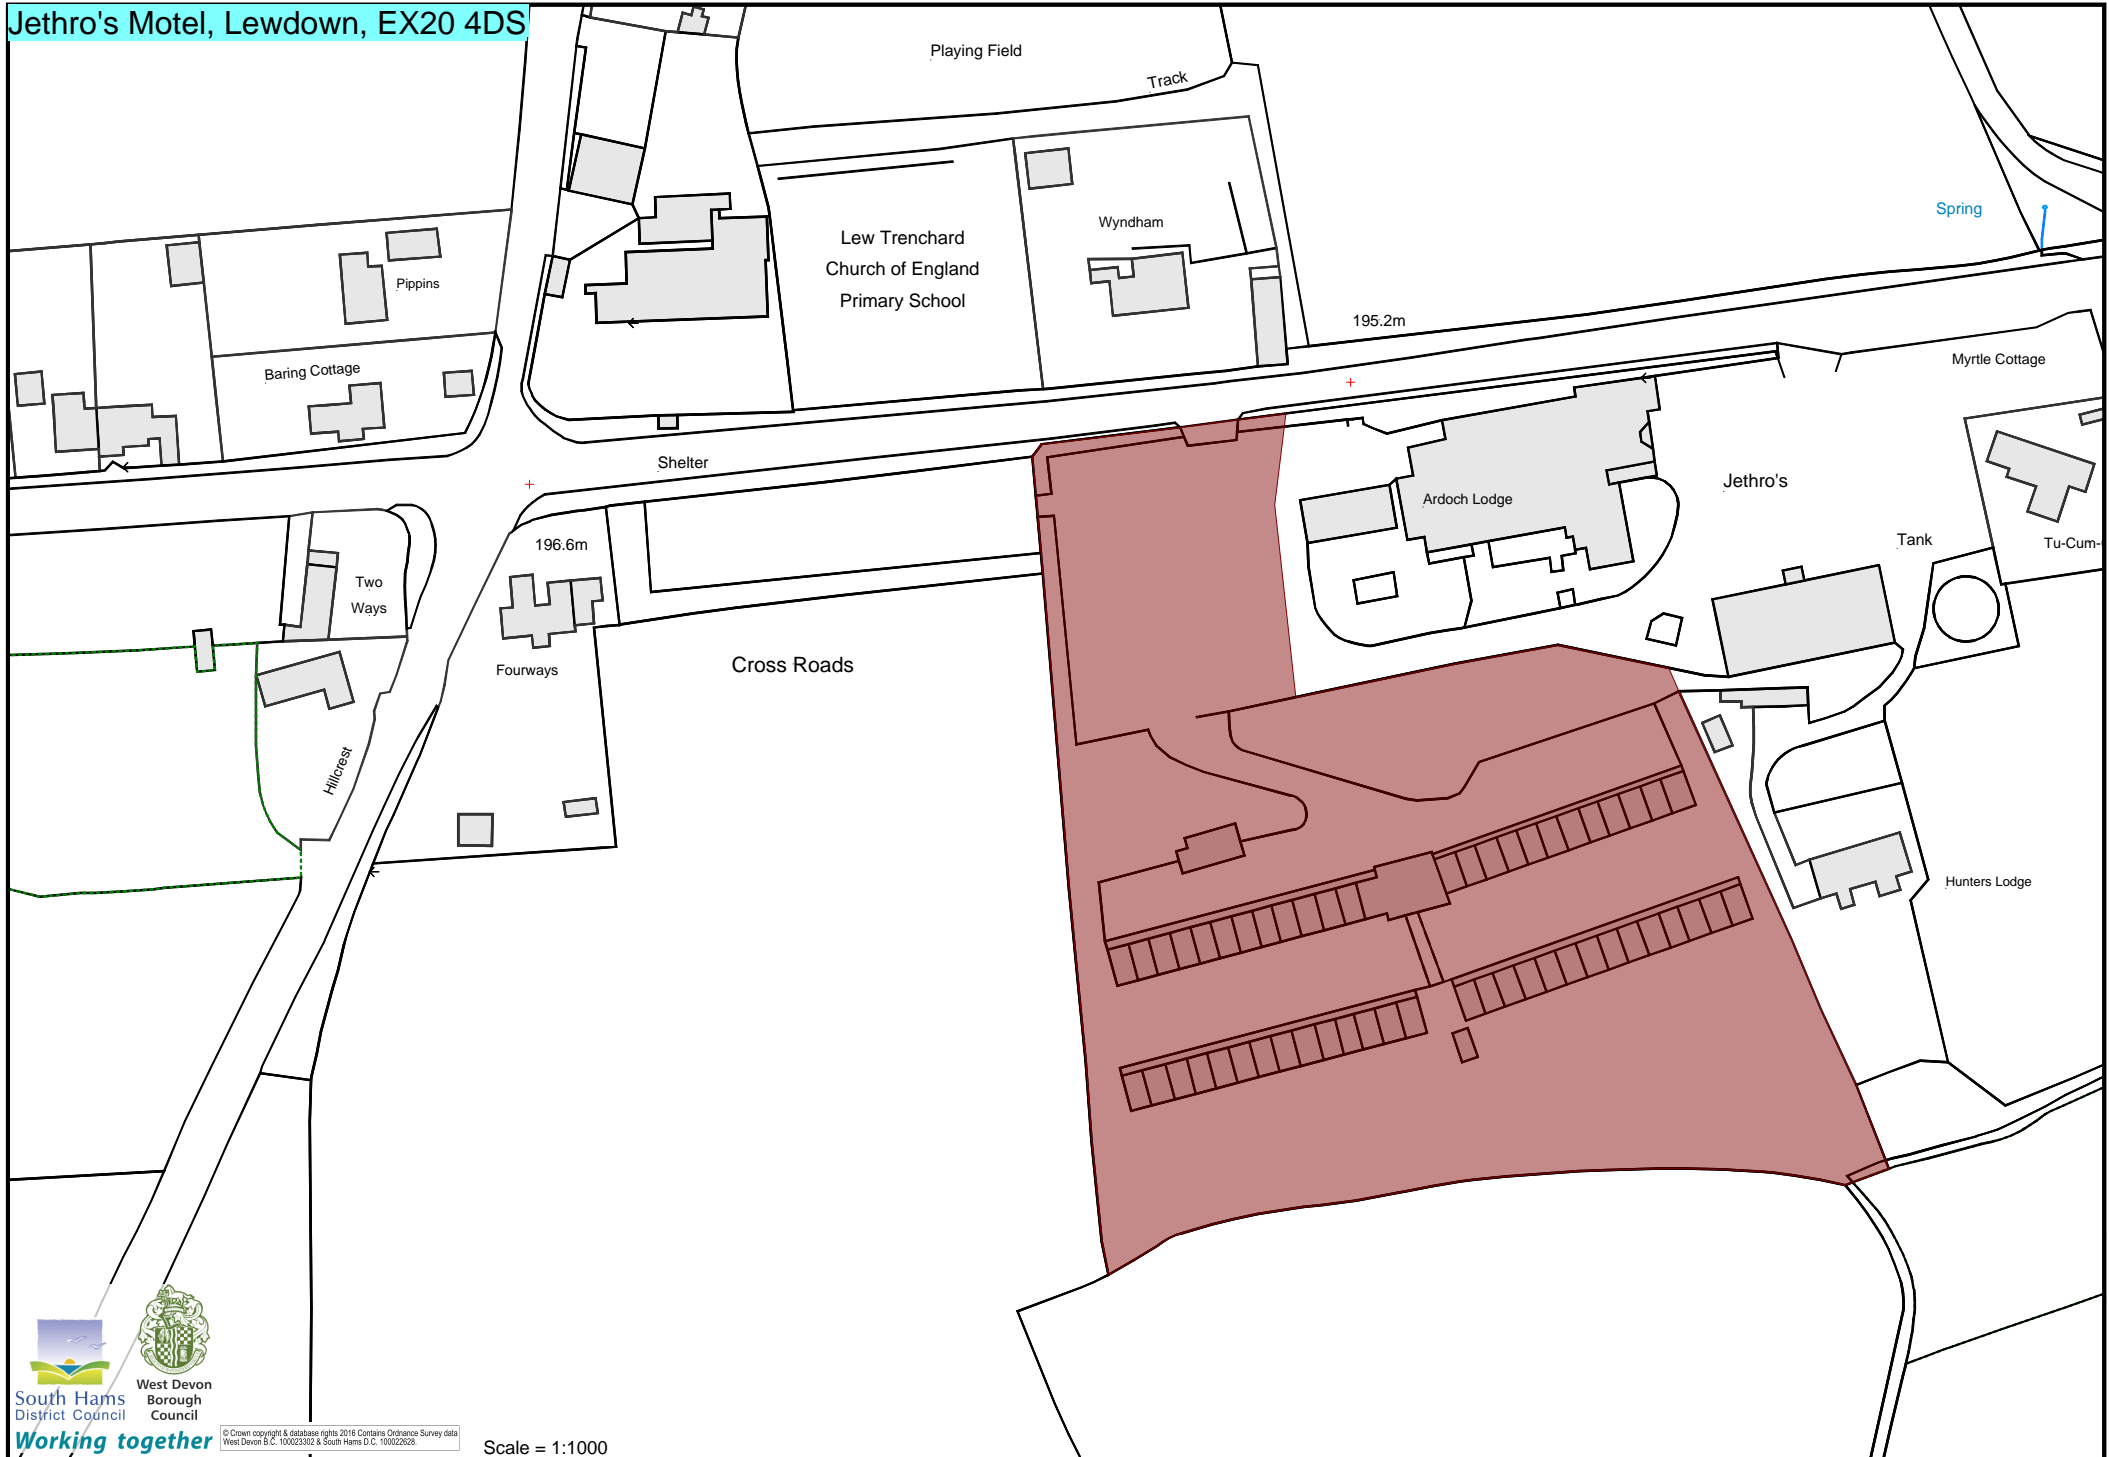

Jethro's Motel, Lewdown, EX20 4DS

H10 Woollen Mill, North Tawton

(Playing Field)

Folly Gate Garage, Folly Gate, Okehampton, Devon, EX20 3AH

© Crown copyright & database rights, 2016 Contains Ordnance Survey data
West Devon S.C. 100025002 & South Hams D.C. 100026202

Scale = 1:1000

Hatherleigh Market