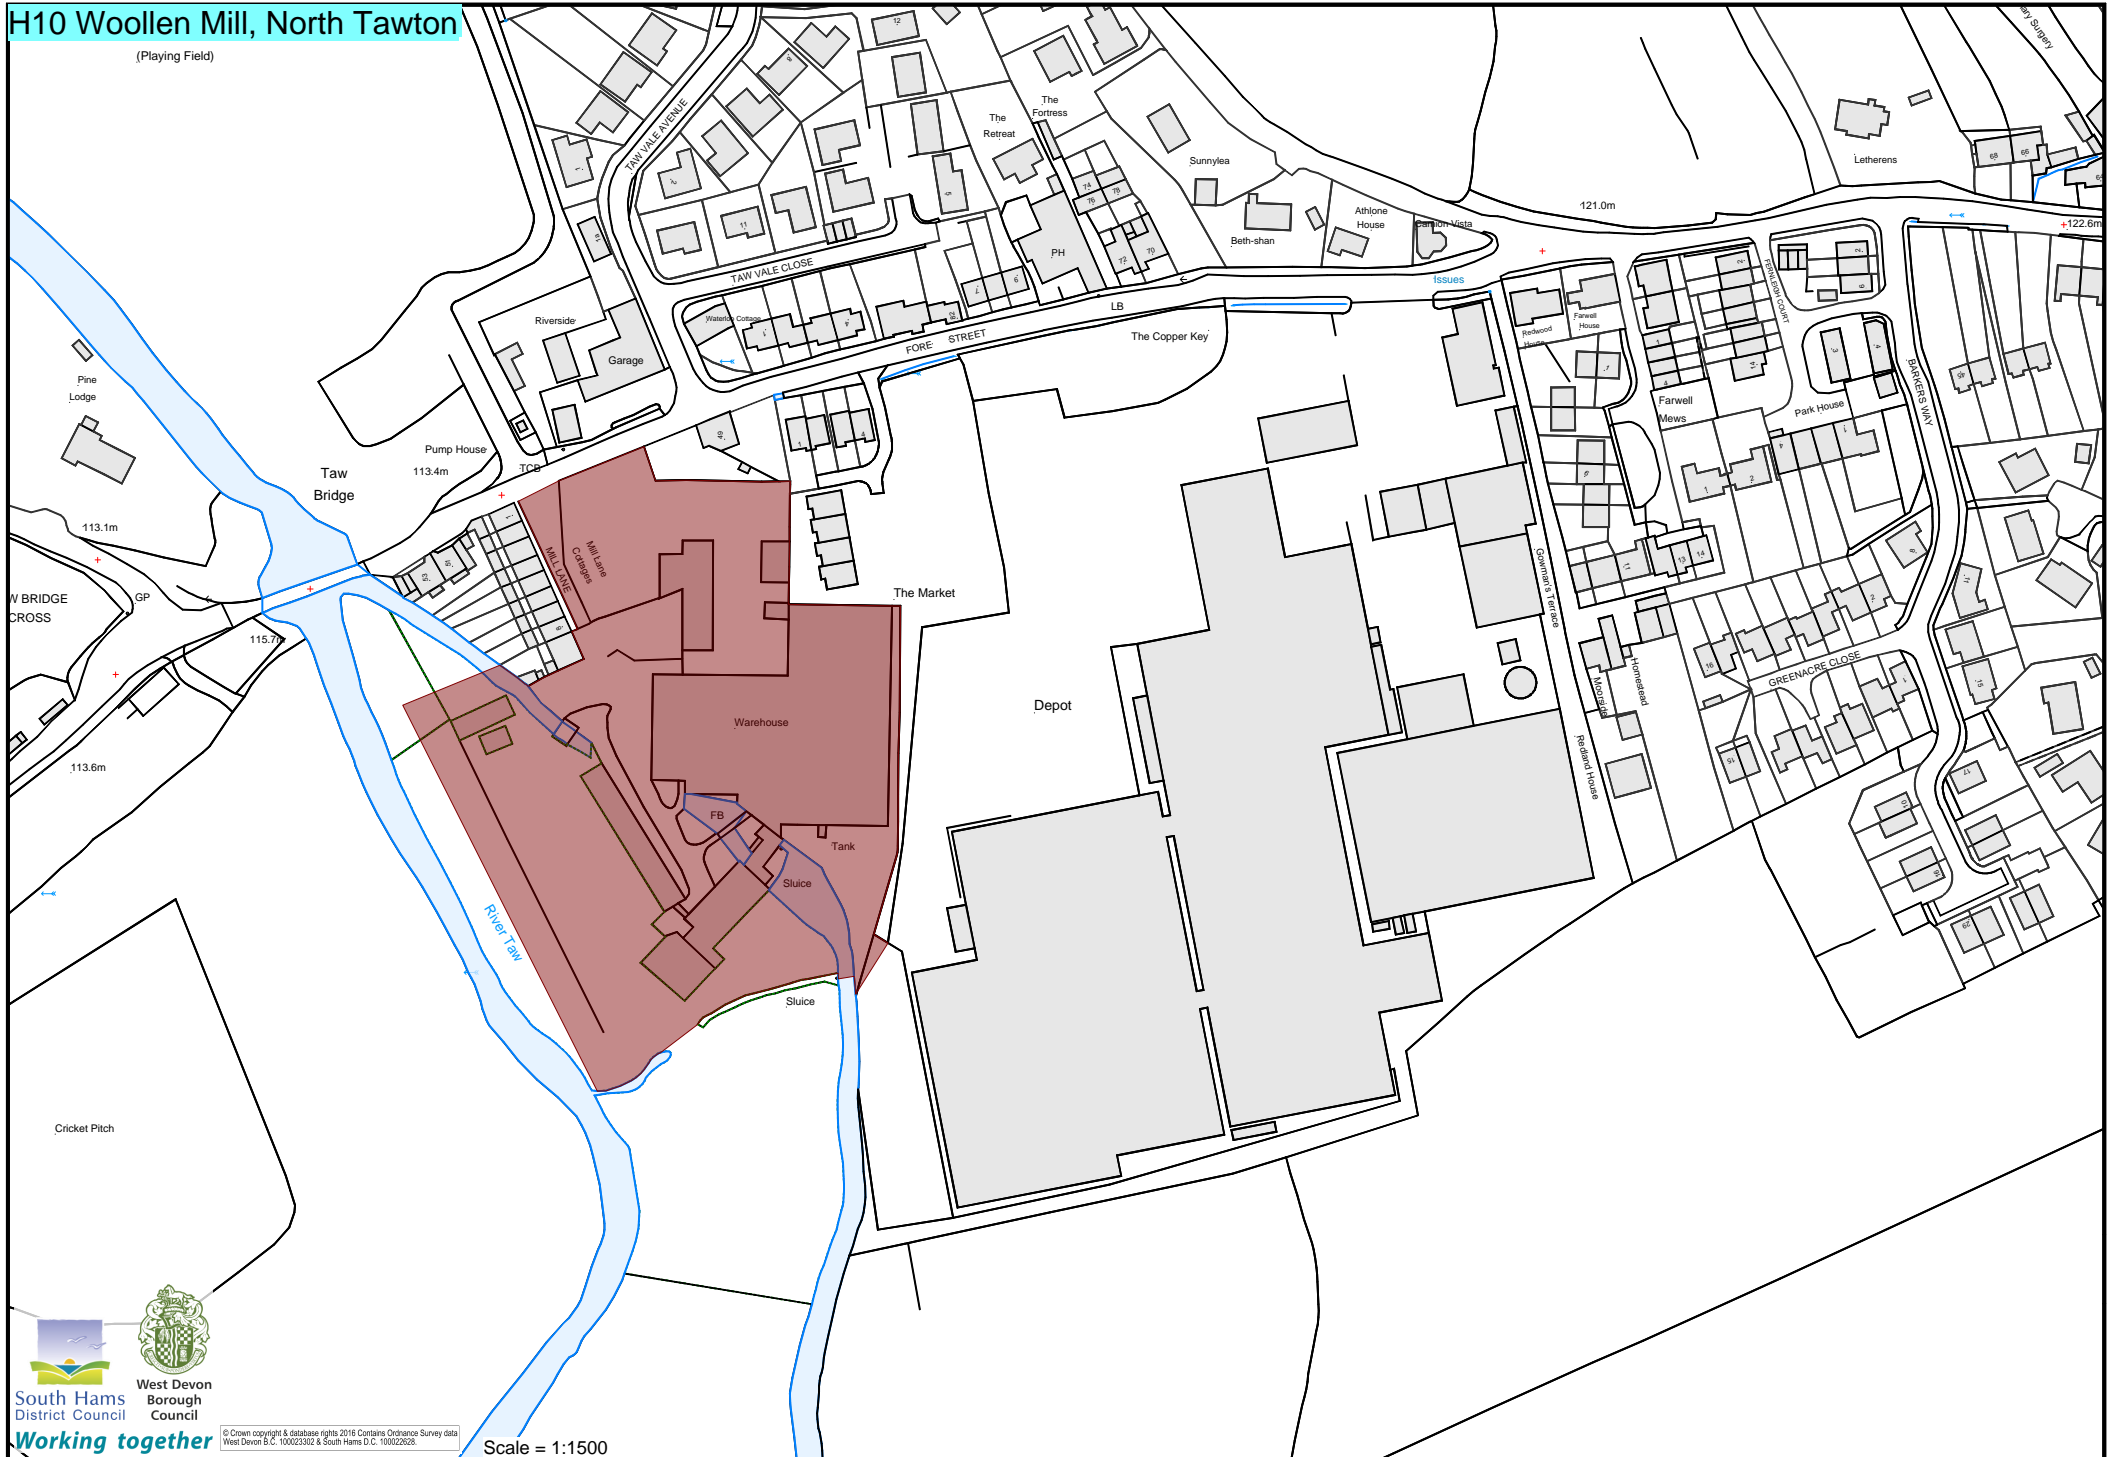

Jethro's Motel, Lewdown, EX20 4DS

H10 Woollen Mill, North Tawton

(Playing Field)

Folly Gate Garage, Folly Gate, Okehampton, Devon, EX20 3AH

© Crown copyright & database rights, 2016 Contains Ordnance Survey data
West Devon S.C. 100025002 & South Hams D.C. 100026202

Scale = 1:1000

Hatherleigh Market