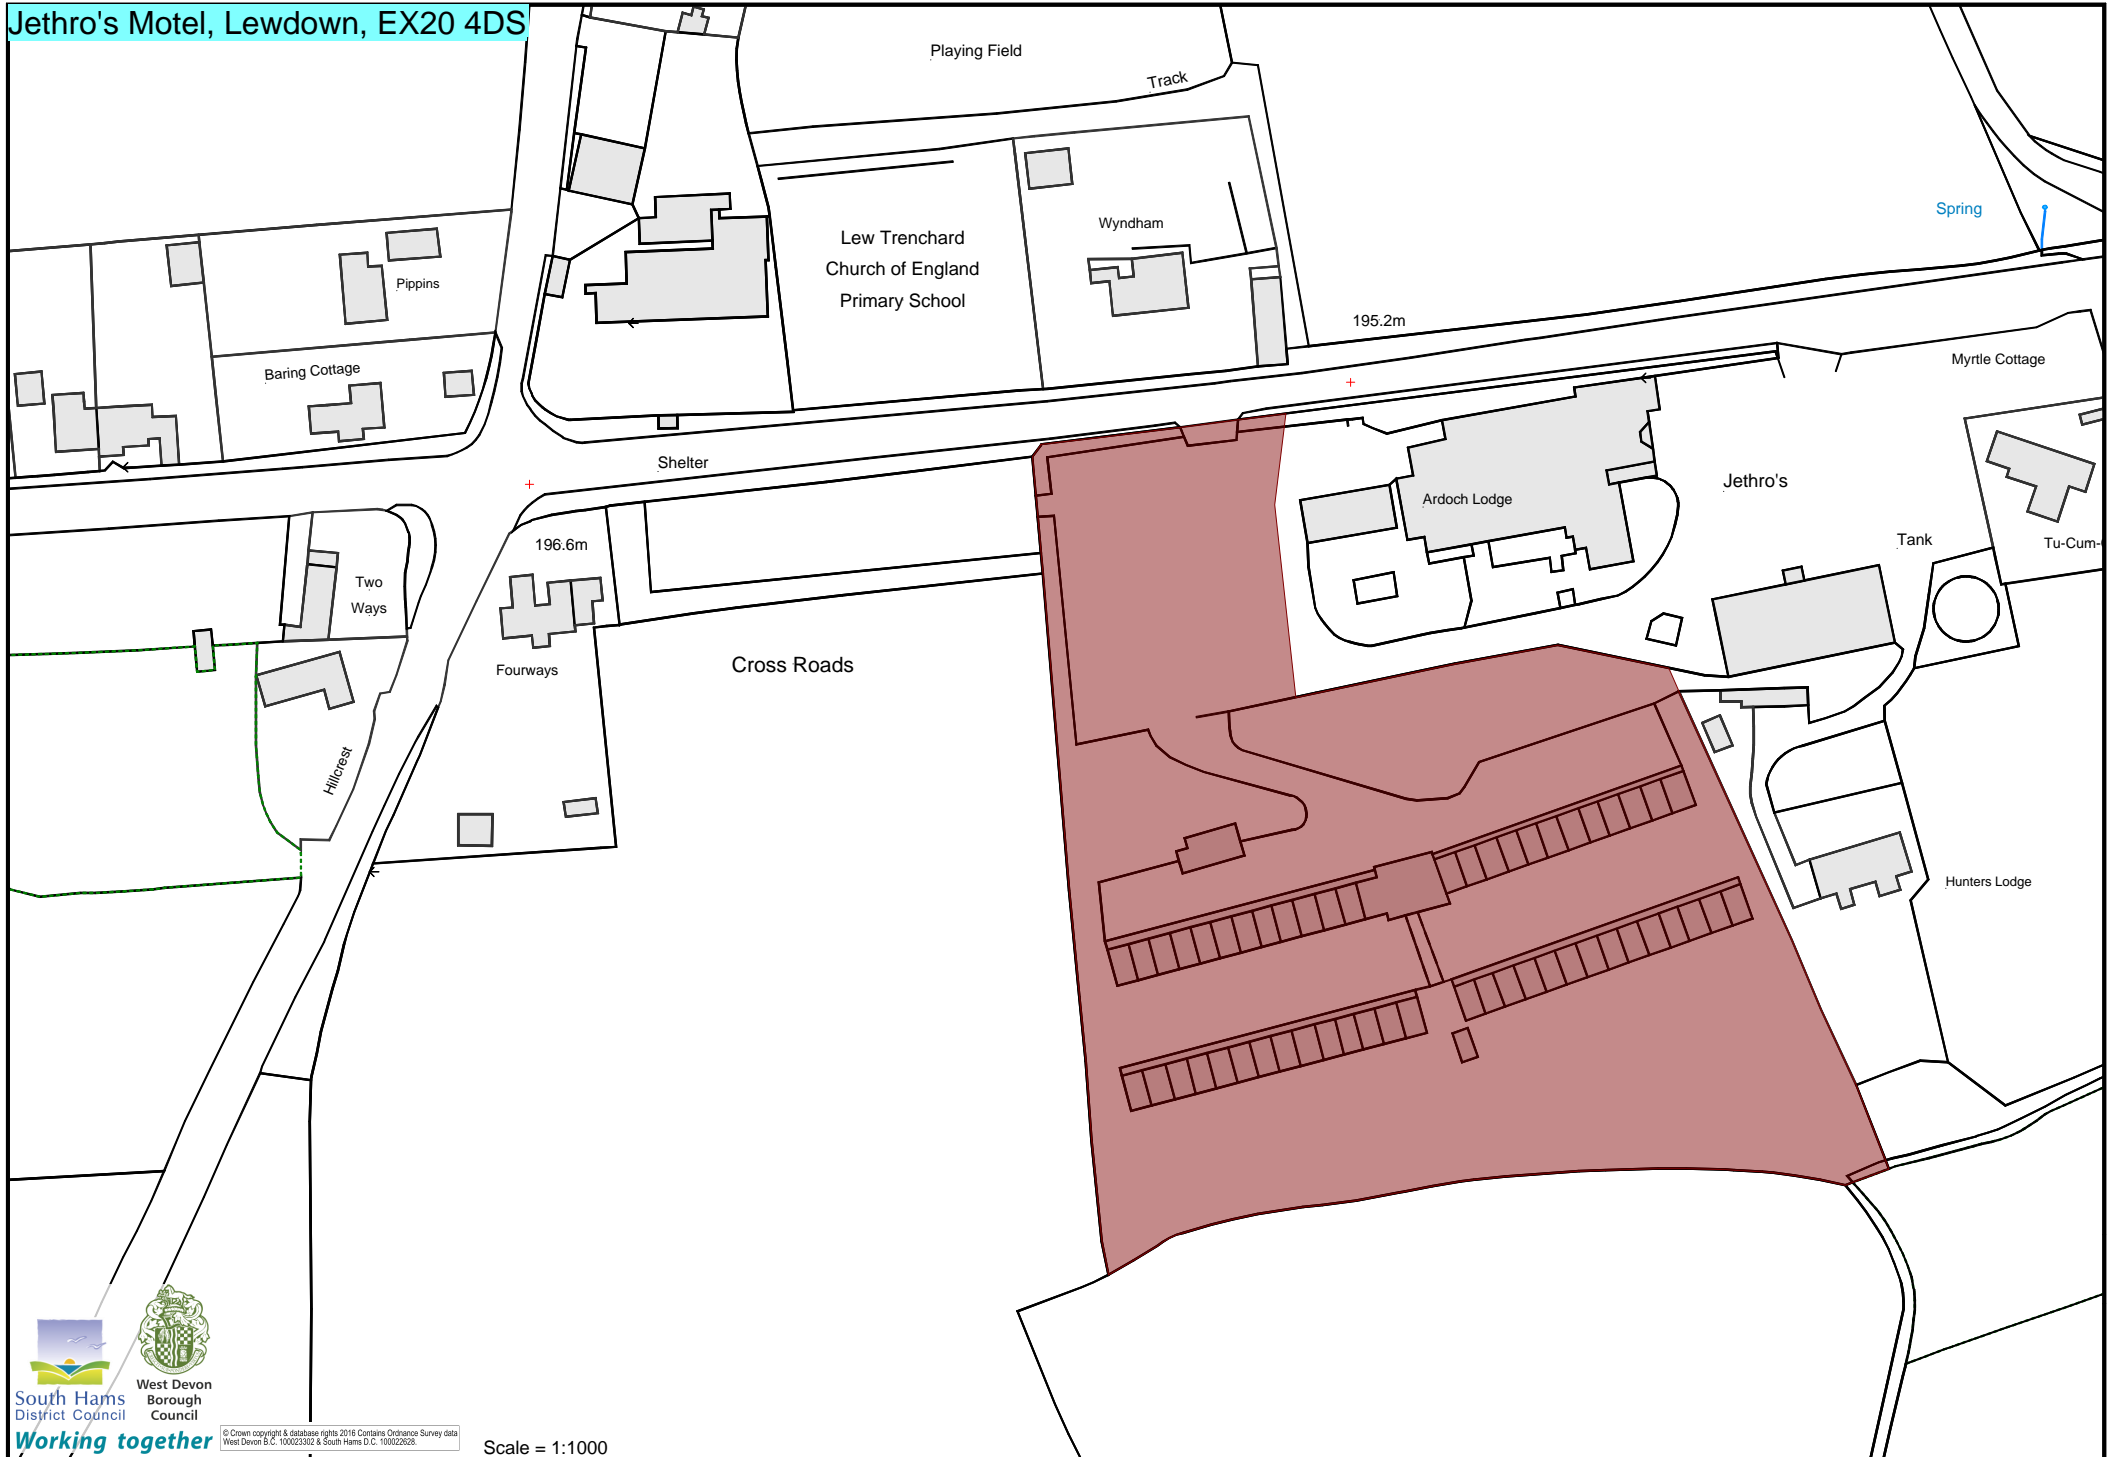

Jethro's Motel, Lewdown, EX20 4DS

H10 Woollen Mill, North Tawton

(Playing Field)

Folly Gate Garage, Folly Gate, Okehampton, Devon, EX20 3AH

© Crown copyright & database rights 2016 Contains Ordnance Survey data
West Devon S.C. 100025002 & South Hams D.C. 100026202

Scale = 1:1000

Hatherleigh Market