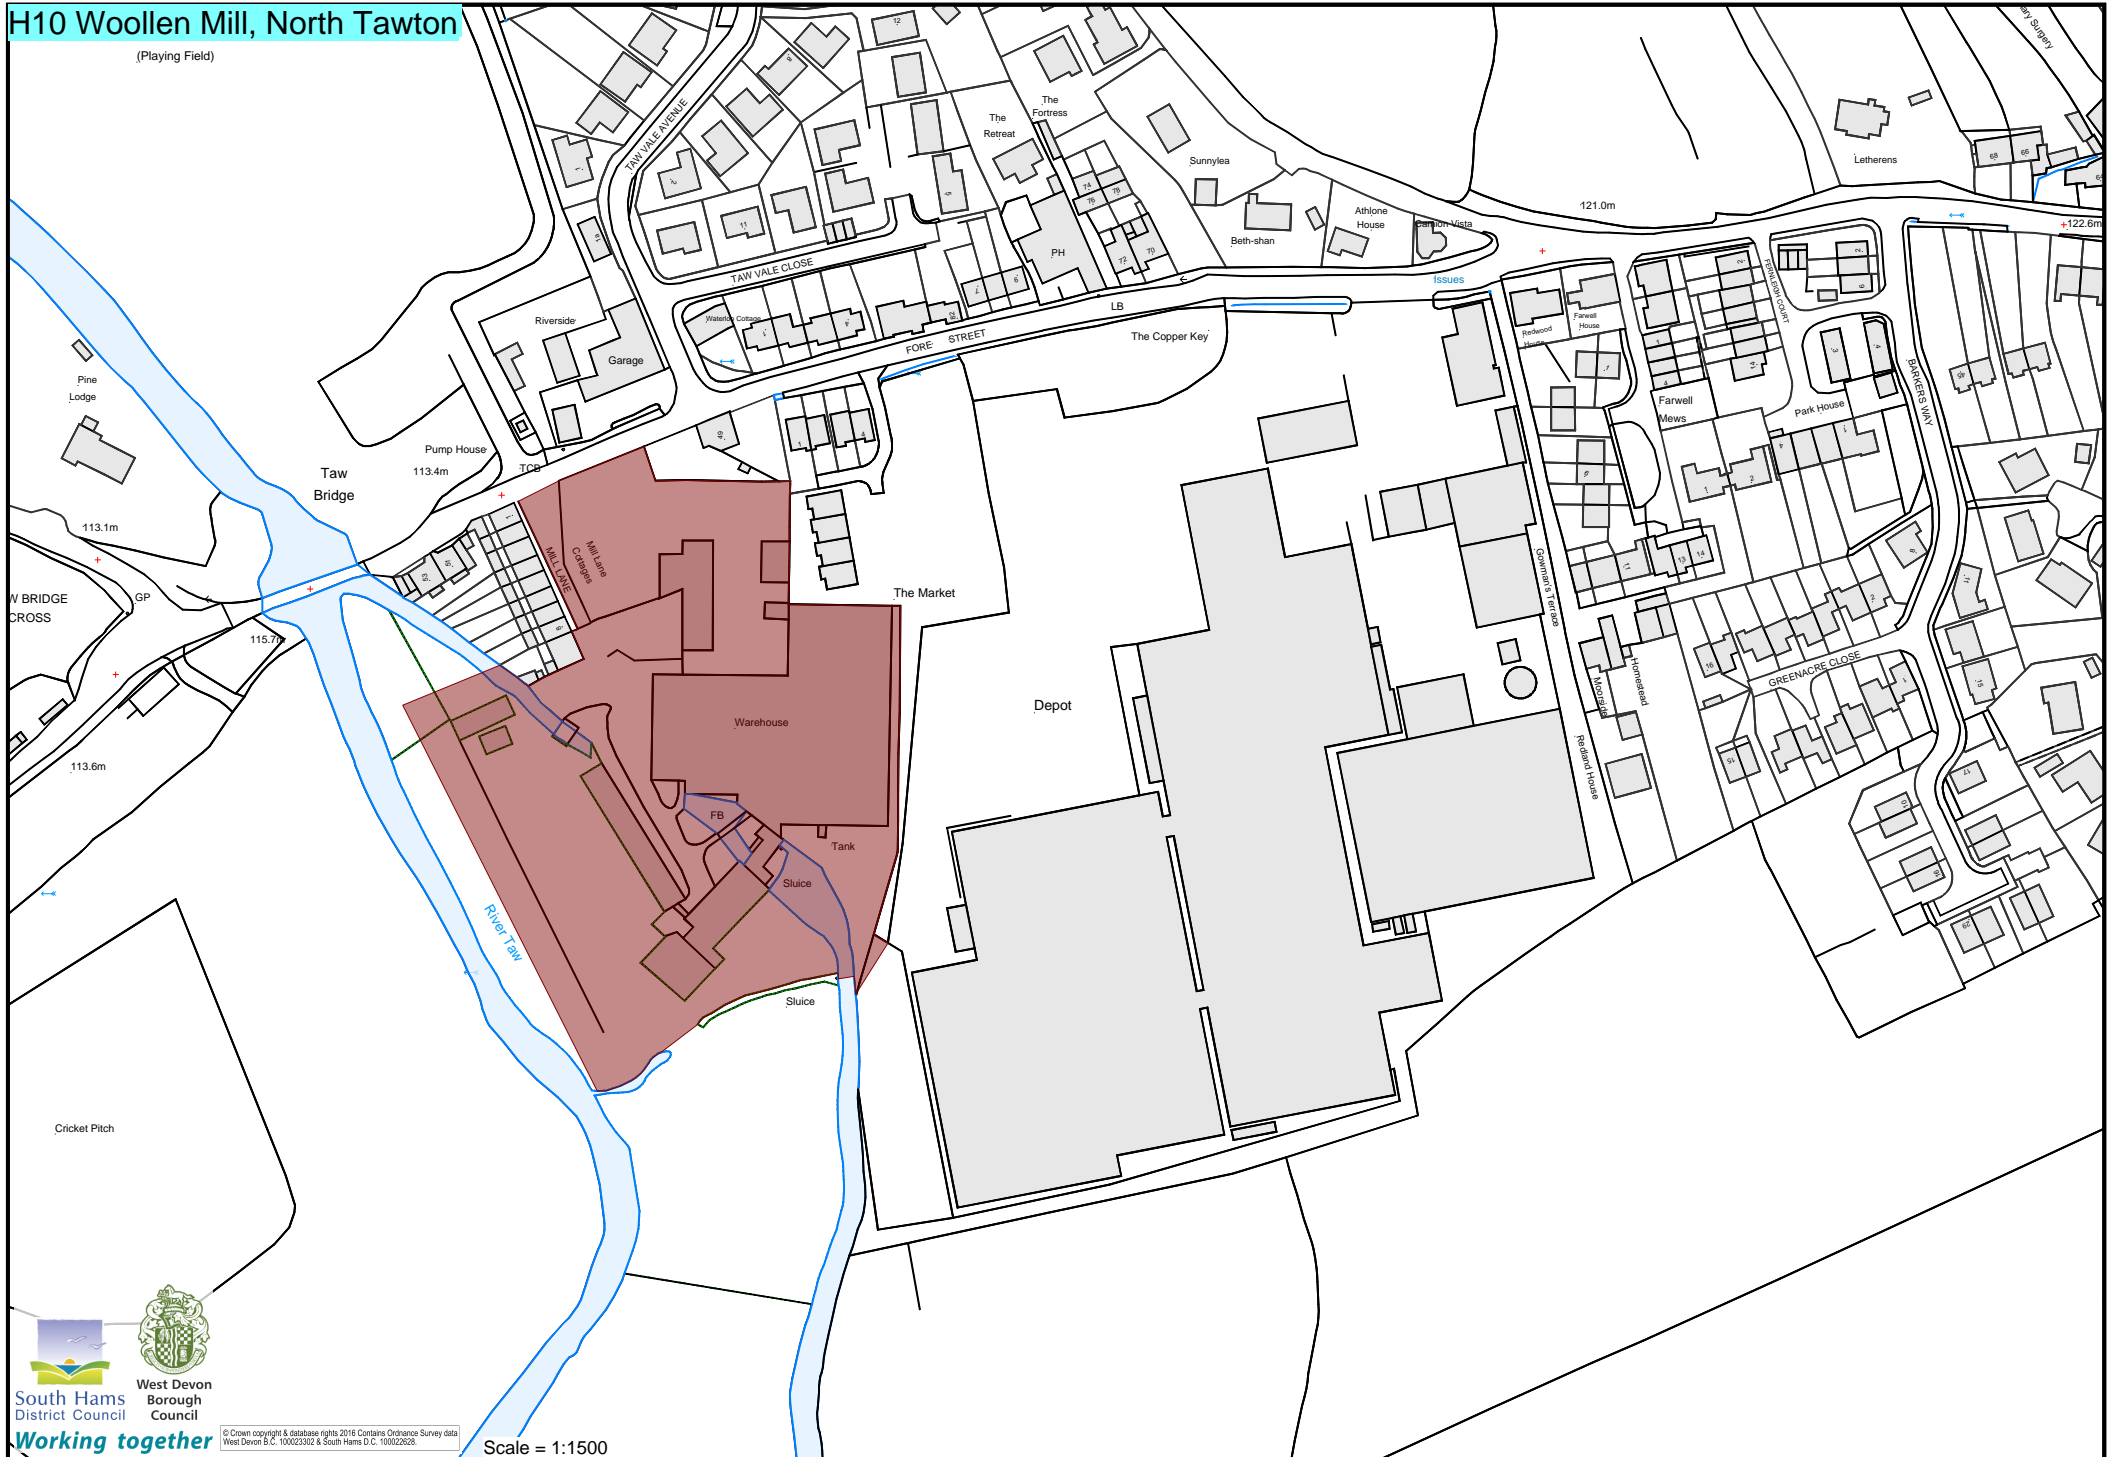

Jethro's Motel, Lewdown, EX20 4DS

H10 Woollen Mill, North Tawton

(Playing Field)

Folly Gate Garage, Folly Gate, Okehampton, Devon, EX20 3AH

© Crown copyright & database rights 2016 Contains Ordnance Survey data
West Devon S.C. 100025002 & South Hams D.C. 100026202

Scale = 1:1000

Hatherleigh Market