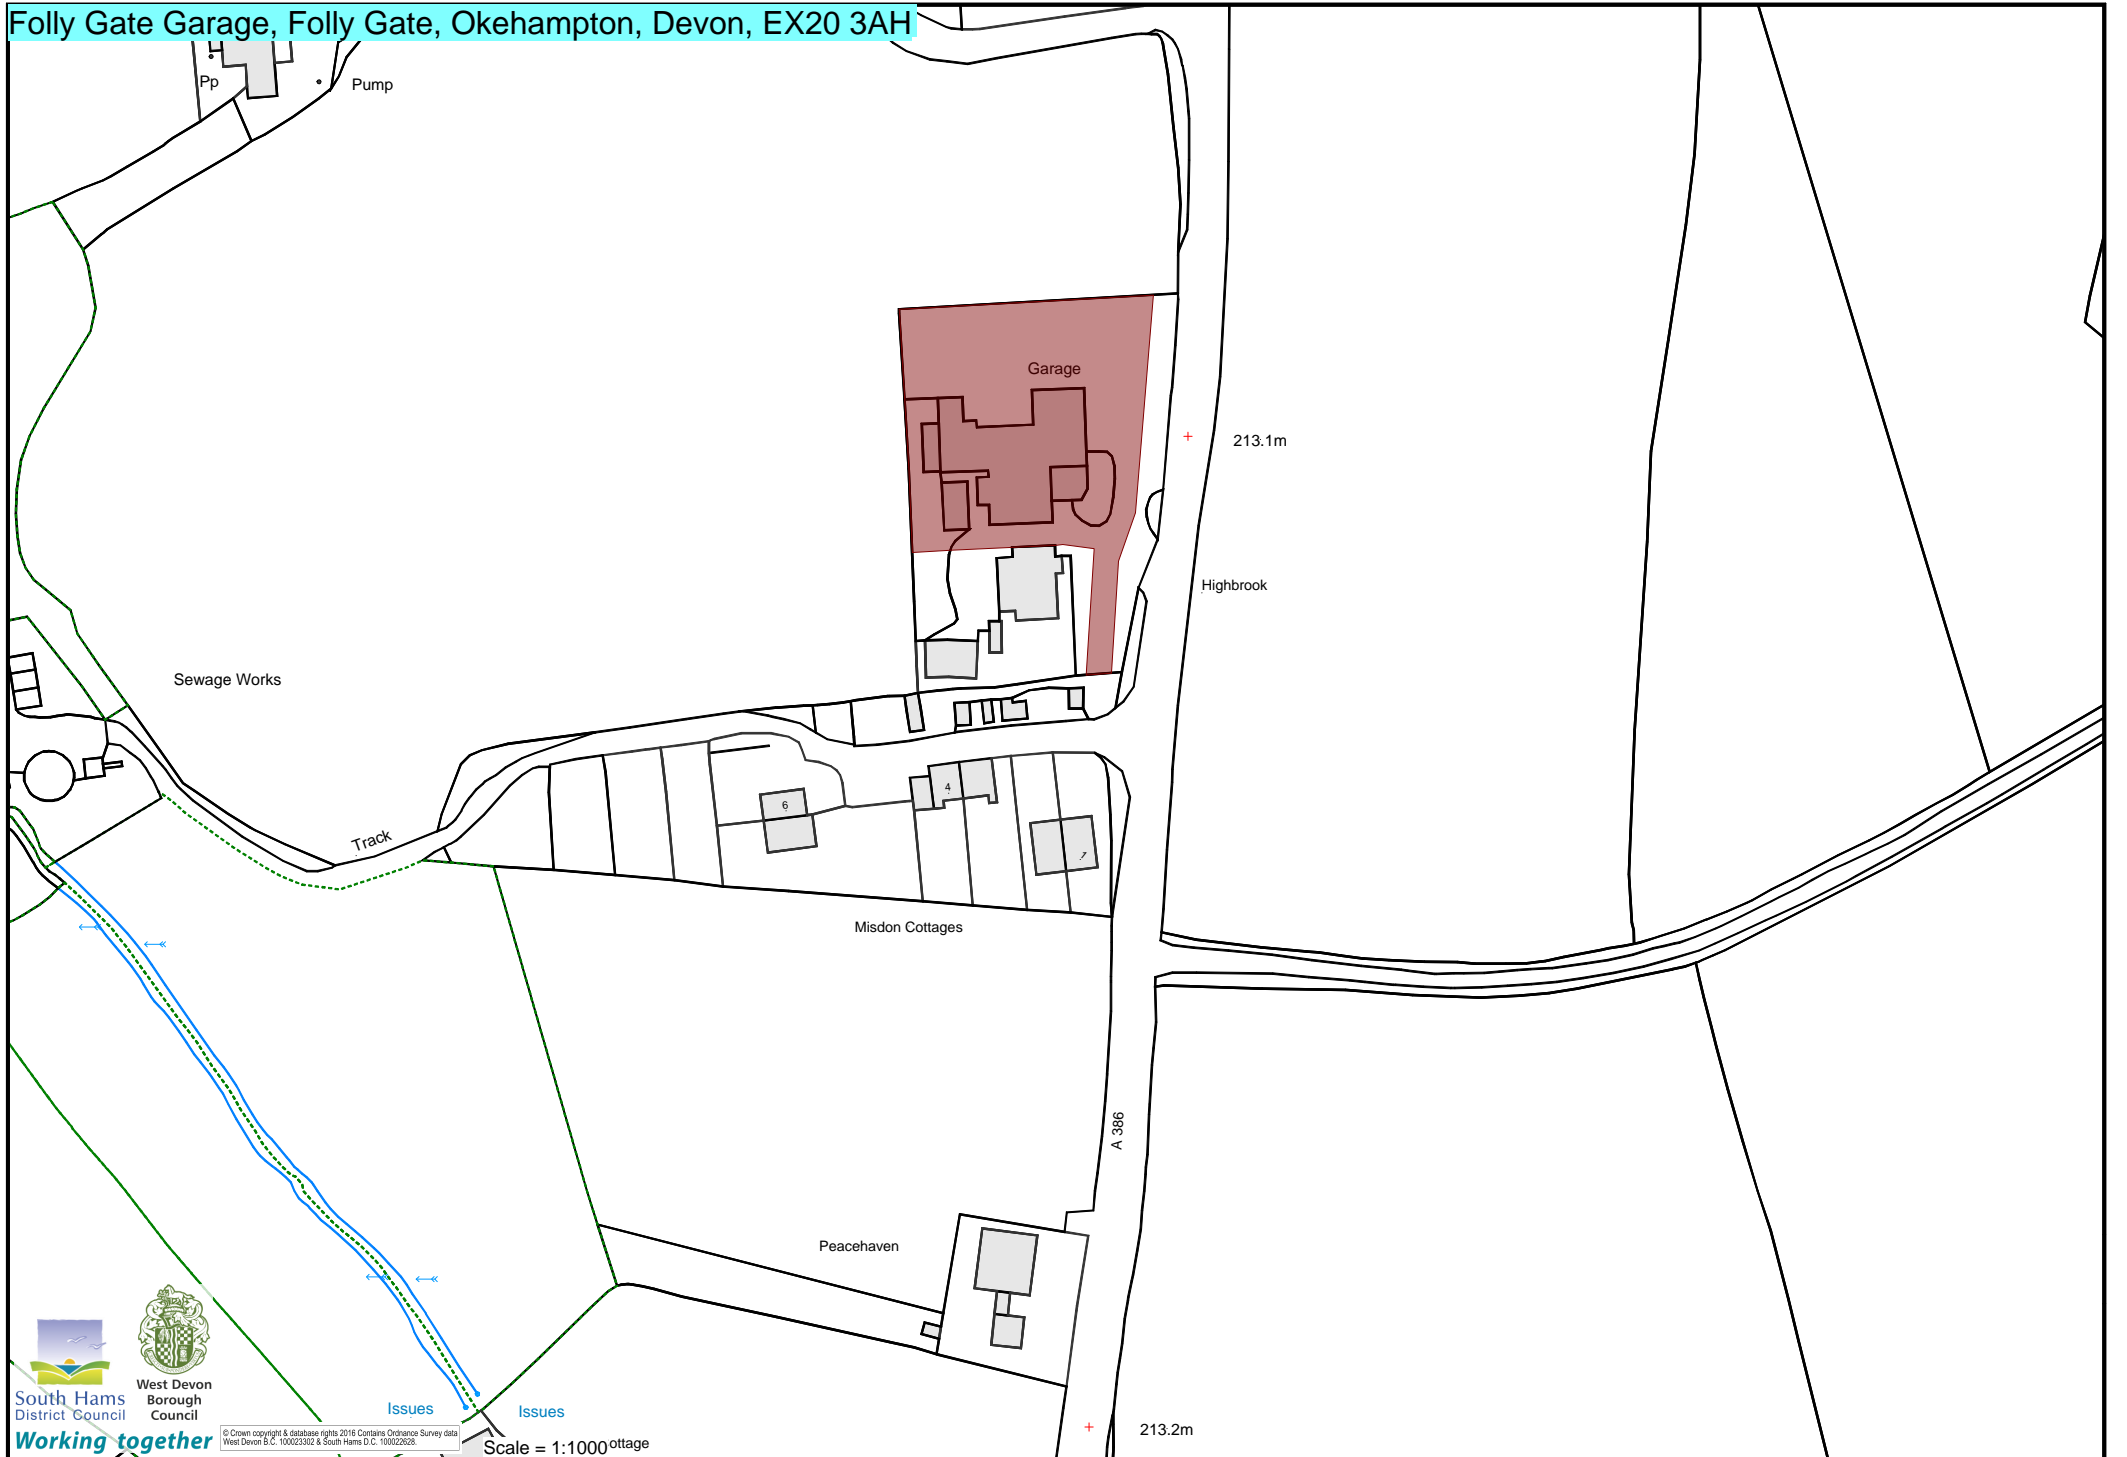

Folly Gate Garage, Folly Gate, Okehampton, Devon, EX20 3AH

Scale = 1:1000